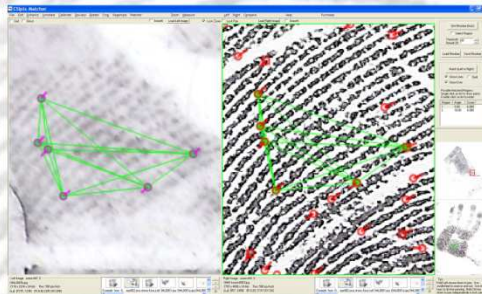

CSIpix[®] Matcher **Don't give up on that Ugly Latent!**

- ✓ Automatically searches latent finger/palm print against a known print
- ✓ Exhaustive search is well-suited to small latent regions of fingers and palms
- ✓ Auto minutiae detection
- ✓ Finds best matching regions and rotates latent appropriately for comparison

CSIpix[®] Comparator **Award winning software!**

- ✓ Efficient Side-by-side Image Comparisons
- ✓ Automated Scaling and Simplified Enhancement Functions
- ✓ Audit Trail
- ✓ Easy Annotation & Exhibit Preparation

CSIpix[®] Case AFIS **An AFIS on your Computer!**

- ✓ Flexible
 - Search fingerprints and palms
 - Search up to 360 degrees
 - Search with as few as 4 minutia points
 - No database - just copy knowns to a directory
- ✓ Search
 - 1 Latent to N Knowns
 - 1 Latent to N Latents
 - 1 Known to N Latents